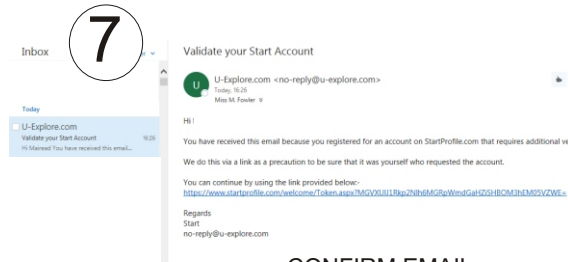

START PROFILE HELP SHEET - Registering and First Use

WWW.STARTPROFILE.COM

REGISTER

ENTER DETAILS - USE SCHOOL EMAIL FOR USERNAME

CONFIRMATION PAGE

STUDENTS CHOOSE TOP OPTION
STAFF CHOOSE 2ND OPTION

TYPE IN St Roberts
IT WILL FIND OUR SCHOOL