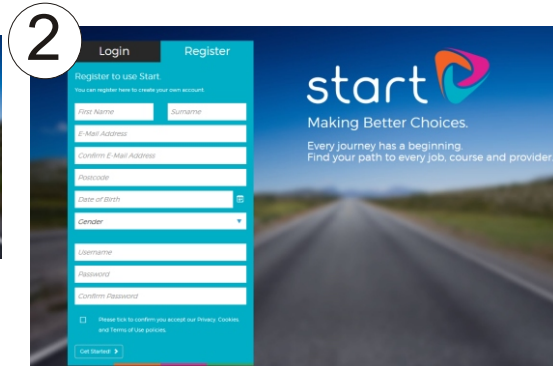

START PROFILE HELP SHEET - Registering and First Use

WWW.STARTPROFILE.COM

REGISTER

ENTER DETAILS - USE SCHOOL EMAIL FOR USERNAME

CONFIRMATION PAGE

STUDENTS CHOOSE TOP OPTION
STAFF CHOOSE 2ND OPTION

TYPE IN St Roberts
IT WILL FIND OUR SCHOOL