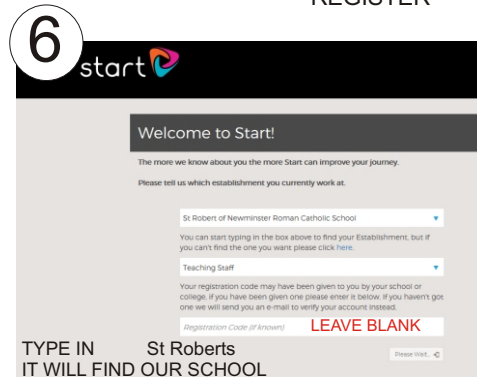

START PROFILE HELP SHEET - Registering and First Use

WWW.STARTPROFILE.COM

REGISTER

ENTER DETAILS - USE SCHOOL EMAIL FOR USERNAME

CONFIRMATION PAGE

STUDENTS CHOOSE TOP OPTION
STAFF CHOOSE 2ND OPTION

TYPE IN St Roberts
IT WILL FIND OUR SCHOOL