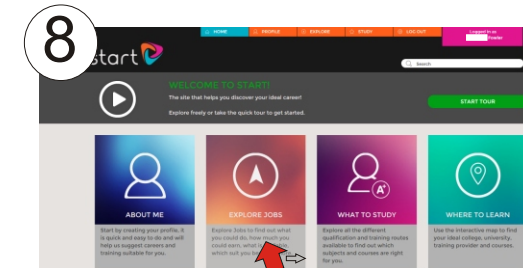

START EXPLORING .... CLICK ON 'EXPLORE JOBS'