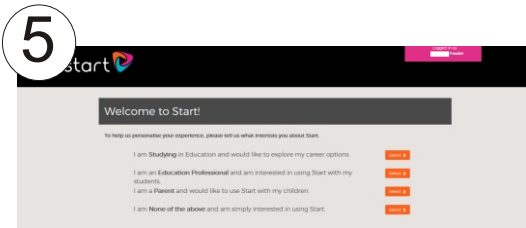

START PROFILE HELP SHEET - Registering and First Use

WWW.STARTPROFILE.COM

REGISTER

ENTER DETAILS - USE SCHOOL EMAIL FOR USERNAME

CONFIRMATION PAGE

STUDENTS CHOOSE TOP OPTION
STAFF CHOOSE 2ND OPTION

TYPE IN St Roberts
IT WILL FIND OUR SCHOOL