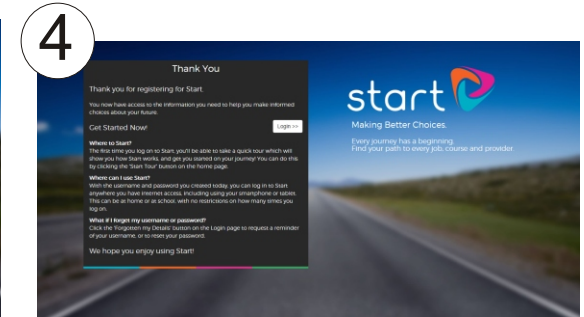

START PROFILE HELP SHEET - Registering and First Use

WWW.STARTPROFILE.COM

REGISTER

ENTER DETAILS - USE SCHOOL EMAIL FOR USERNAME

CONFIRMATION PAGE

STUDENTS CHOOSE TOP OPTION
STAFF CHOOSE 2ND OPTION

TYPE IN St Roberts
IT WILL FIND OUR SCHOOL